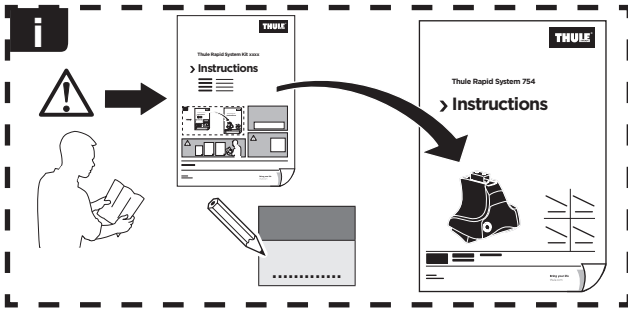

# > Instructions

PEUGEOT 308, 5-dr Hatchback, 14-  
PEUGEOT 308 SW, 5-dr Estate, 14-

ISO 11154-E

141756  
C.20161107  
519-1756-03

Bring your life  
thule.com

52 x2

333 x1

334 x1