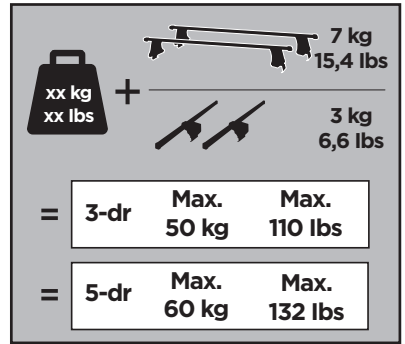

Thule Rapid System Kit 1707

> Instructions

SEAT León, 5-dr Hatchback, 12-
SEAT León SC, 3-dr Hatchback, 14-

ISO 11154-E

1

	X (scale)	X (mm)	X (inch)
SEAT León , 5-dr Hatchback, 12-	39	1041	41
SEAT León SC , 3-dr Hatchback, 14-	38 1/2	1036	40 3/4

	Y (scale)	Y (mm)	Y (inch)
SEAT León , 5-dr Hatchback, 12-	29,5	946	37 1/4
SEAT León SC , 3-dr Hatchback, 14-	31	961	37 7/8

2

SEAT León, 5-dr Hatchback, 12-

SEAT León SC, 3-dr Hatchback, 14-

3

	W (mm)	Z (mm)	W (inch)	Z (inch)
SEAT León, 5-dr Hatchback, 12-	195	700	7 5/8	27 1/2

	W (mm)	Z (mm)	Y (mm)	W (inch)	Z (inch)	Y (inch)
SEAT León SC, 3-dr Hatchback, 14-	200	650	300	7 7/8	25 1/2	11 3/4