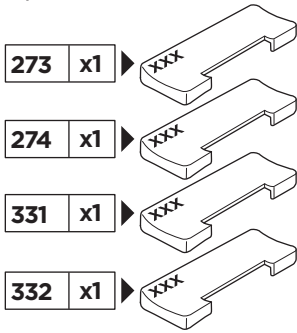

Thule Rapid System Kit 1707

> Instructions

SEAT León, 5-dr Hatchback, 12-
SEAT León SC, 3-dr Hatchback, 14-

ISO 11154-E

1

	X (scale)	X (mm)	X (inch)
SEAT León , 5-dr Hatchback, 12-	39	1041	41
SEAT León SC , 3-dr Hatchback, 14-	38 1/2	1036	40 3/4

	Y (scale)	Y (mm)	Y (inch)
SEAT León , 5-dr Hatchback, 12-	29,5	946	37 1/4
SEAT León SC , 3-dr Hatchback, 14-	31	961	37 7/8

2

SEAT León, 5-dr Hatchback, 12-

SEAT León SC, 3-dr Hatchback, 14-

3

	W (mm)	Z (mm)	W (inch)	Z (inch)
SEAT León, 5-dr Hatchback, 12-	195	700	7 5/8	27 1/2

	W (mm)	Z (mm)	Y (mm)	W (inch)	Z (inch)	Y (inch)
SEAT León SC, 3-dr Hatchback, 14-	200	650	300	7 7/8	25 1/2	11 3/4