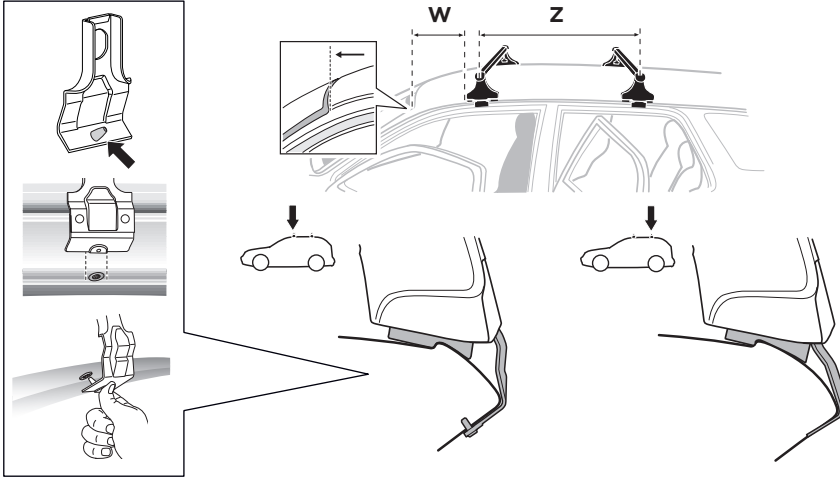

	Y (scale)	Y (mm)	Y (inch)
SEAT León , 5-dr Hatchback, 12-	29,5	946	37 1/4
SEAT León SC , 3-dr Hatchback, 14-	31	961	37 7/8

2

SEAT León, 5-dr Hatchback, 12-

SEAT León SC, 3-dr Hatchback, 14-

3

	W (mm)	Z (mm)	W (inch)	Z (inch)
SEAT León, 5-dr Hatchback, 12-	195	700	7 5/8	27 1/2

	W (mm)	Z (mm)	Y (mm)	W (inch)	Z (inch)	Y (inch)
SEAT León SC, 3-dr Hatchback, 14-	200	650	300	7 7/8	25 1/2	11 3/4