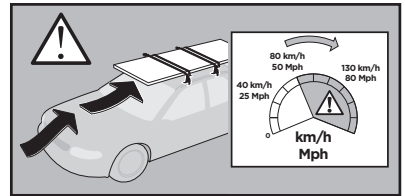

Thule Rapid System Kit 1707

> Instructions

SEAT León, 5-dr Hatchback, 12-
SEAT León SC, 3-dr Hatchback, 14-

ISO 11154-E

1

	X (scale)	X (mm)	X (inch)
SEAT León , 5-dr Hatchback, 12-	39	1041	41
SEAT León SC , 3-dr Hatchback, 14-	38 1/2	1036	40 3/4

	Y (scale)	Y (mm)	Y (inch)
SEAT León , 5-dr Hatchback, 12-	29,5	946	37 1/4
SEAT León SC , 3-dr Hatchback, 14-	31	961	37 7/8

2

SEAT León, 5-dr Hatchback, 12-

SEAT León SC, 3-dr Hatchback, 14-

3

	W (mm)	Z (mm)	W (inch)	Z (inch)
SEAT León, 5-dr Hatchback, 12-	195	700	7 5/8	27 1/2

	W (mm)	Z (mm)	Y (mm)	W (inch)	Z (inch)	Y (inch)
SEAT León SC, 3-dr Hatchback, 14-	200	650	300	7 7/8	25 1/2	11 3/4