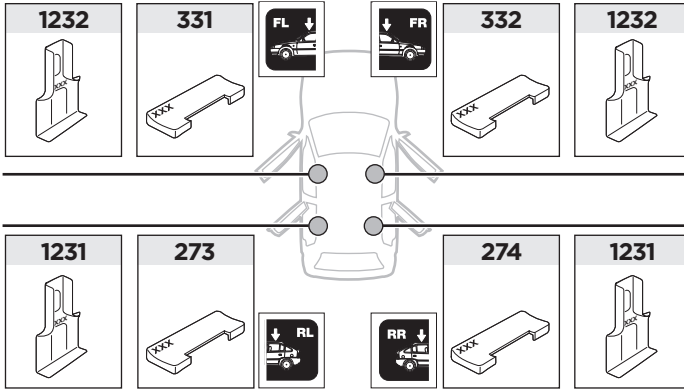

Thule Rapid System Kit 1707

> Instructions

SEAT León, 5-dr Hatchback, 12-
SEAT León SC, 3-dr Hatchback, 14-

ISO 11154-E

1

	X (scale)	X (mm)	X (inch)
SEAT León , 5-dr Hatchback, 12-	39	1041	41
SEAT León SC , 3-dr Hatchback, 14-	38 1/2	1036	40 3/4

	Y (scale)	Y (mm)	Y (inch)
SEAT León , 5-dr Hatchback, 12-	29,5	946	37 1/4
SEAT León SC , 3-dr Hatchback, 14-	31	961	37 7/8

2

SEAT León, 5-dr Hatchback, 12-

SEAT León SC, 3-dr Hatchback, 14-

3

	W (mm)	Z (mm)	W (inch)	Z (inch)
SEAT León, 5-dr Hatchback, 12-	195	700	7 5/8	27 1/2

	W (mm)	Z (mm)	Y (mm)	W (inch)	Z (inch)	Y (inch)
SEAT León SC, 3-dr Hatchback, 14-	200	650	300	7 7/8	25 1/2	11 3/4