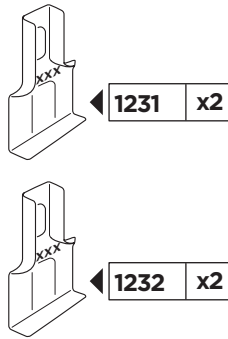

Thule Rapid System Kit 1707

> Instructions

SEAT León, 5-dr Hatchback, 12-
SEAT León SC, 3-dr Hatchback, 14-

ISO 11154-E

1

	X (scale)	X (mm)	X (inch)
SEAT León , 5-dr Hatchback, 12-	39	1041	41
SEAT León SC , 3-dr Hatchback, 14-	38 1/2	1036	40 3/4

	Y (scale)	Y (mm)	Y (inch)
SEAT León , 5-dr Hatchback, 12-	29,5	946	37 1/4
SEAT León SC , 3-dr Hatchback, 14-	31	961	37 7/8

2

SEAT León, 5-dr Hatchback, 12-

SEAT León SC, 3-dr Hatchback, 14-

3

	W (mm)	Z (mm)	W (inch)	Z (inch)
SEAT León, 5-dr Hatchback, 12-	195	700	7 5/8	27 1/2

	W (mm)	Z (mm)	Y (mm)	W (inch)	Z (inch)	Y (inch)
SEAT León SC, 3-dr Hatchback, 14-	200	650	300	7 7/8	25 1/2	11 3/4