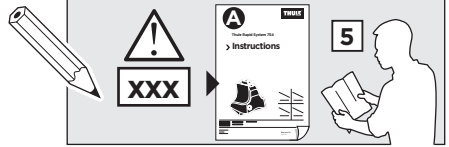

	Y (scale)	Y (mm)	Y (inch)
SEAT León , 5-dr Hatchback, 12-	29,5	946	37 1/4
SEAT León SC , 3-dr Hatchback, 14-	31	961	37 7/8

2

SEAT León, 5-dr Hatchback, 12-

SEAT León SC, 3-dr Hatchback, 14-

3

	W (mm)	Z (mm)	W (inch)	Z (inch)
SEAT León, 5-dr Hatchback, 12-	195	700	7 5/8	27 1/2

	W (mm)	Z (mm)	Y (mm)	W (inch)	Z (inch)	Y (inch)
SEAT León SC, 3-dr Hatchback, 14-	200	650	300	7 7/8	25 1/2	11 3/4