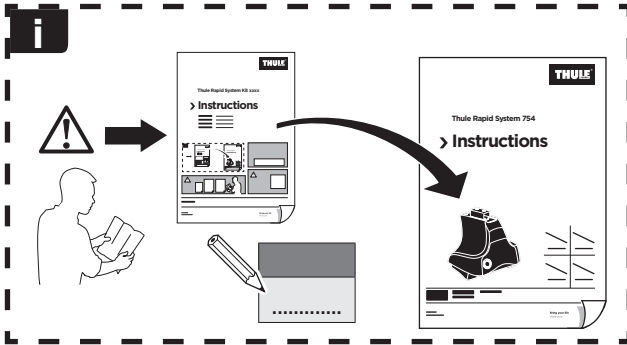

Thule Rapid System Kit 1707

> Instructions

SEAT León, 5-dr Hatchback, 12-
SEAT León SC, 3-dr Hatchback, 14-

ISO 11154-E

1

	X (scale)	X (mm)	X (inch)
SEAT León , 5-dr Hatchback, 12-	39	1041	41
SEAT León SC , 3-dr Hatchback, 14-	38 1/2	1036	40 3/4

	Y (scale)	Y (mm)	Y (inch)
SEAT León , 5-dr Hatchback, 12-	29,5	946	37 1/4
SEAT León SC , 3-dr Hatchback, 14-	31	961	37 7/8

2

SEAT León, 5-dr Hatchback, 12-

SEAT León SC, 3-dr Hatchback, 14-

3

	W (mm)	Z (mm)	W (inch)	Z (inch)
SEAT León, 5-dr Hatchback, 12-	195	700	7 5/8	27 1/2

	W (mm)	Z (mm)	Y (mm)	W (inch)	Z (inch)	Y (inch)
SEAT León SC, 3-dr Hatchback, 14-	200	650	300	7 7/8	25 1/2	11 3/4