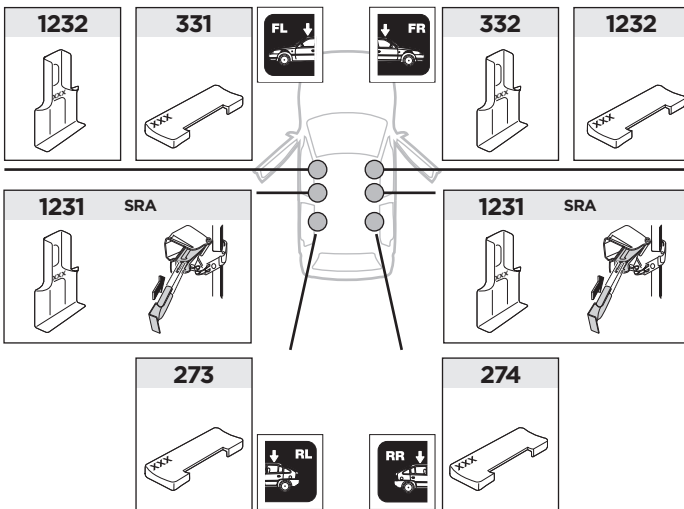

	Y (scale)	Y (mm)	Y (inch)
SEAT León , 5-dr Hatchback, 12-	29,5	946	37 1/4
SEAT León SC , 3-dr Hatchback, 14-	31	961	37 7/8

2

SEAT León, 5-dr Hatchback, 12-

SEAT León SC, 3-dr Hatchback, 14-

3

	W (mm)	Z (mm)	W (inch)	Z (inch)
SEAT León, 5-dr Hatchback, 12-	195	700	7 5/8	27 1/2

	W (mm)	Z (mm)	Y (mm)	W (inch)	Z (inch)	Y (inch)
SEAT León SC, 3-dr Hatchback, 14-	200	650	300	7 7/8	25 1/2	11 3/4