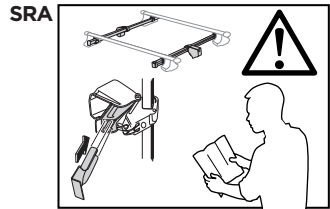

	Y (scale)	Y (mm)	Y (inch)
SEAT León , 5-dr Hatchback, 12-	29,5	946	37 1/4
SEAT León SC , 3-dr Hatchback, 14-	31	961	37 7/8

2

SEAT León, 5-dr Hatchback, 12-

SEAT León SC, 3-dr Hatchback, 14-

3

	W (mm)	Z (mm)	W (inch)	Z (inch)
SEAT León, 5-dr Hatchback, 12-	195	700	7 5/8	27 1/2

	W (mm)	Z (mm)	Y (mm)	W (inch)	Z (inch)	Y (inch)
SEAT León SC, 3-dr Hatchback, 14-	200	650	300	7 7/8	25 1/2	11 3/4