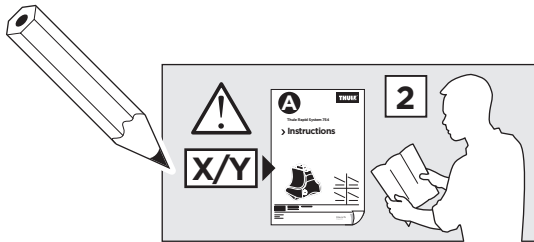

Thule Rapid System Kit 1707

> Instructions

SEAT León, 5-dr Hatchback, 12-
SEAT León SC, 3-dr Hatchback, 14-

ISO 11154-E

1

	X (scale)	X (mm)	X (inch)
SEAT León , 5-dr Hatchback, 12-	39	1041	41
SEAT León SC , 3-dr Hatchback, 14-	38 1/2	1036	40 3/4

	Y (scale)	Y (mm)	Y (inch)
SEAT León , 5-dr Hatchback, 12-	29,5	946	37 1/4
SEAT León SC , 3-dr Hatchback, 14-	31	961	37 7/8

2

SEAT León, 5-dr Hatchback, 12-

SEAT León SC, 3-dr Hatchback, 14-

3

	W (mm)	Z (mm)	W (inch)	Z (inch)
SEAT León, 5-dr Hatchback, 12-	195	700	7 5/8	27 1/2

	W (mm)	Z (mm)	Y (mm)	W (inch)	Z (inch)	Y (inch)
SEAT León SC, 3-dr Hatchback, 14-	200	650	300	7 7/8	25 1/2	11 3/4