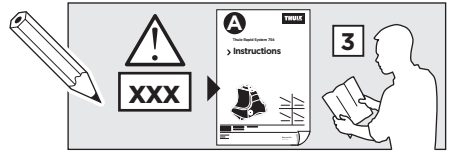

Thule Rapid System Kit 1707

> Instructions

SEAT León, 5-dr Hatchback, 12-
SEAT León SC, 3-dr Hatchback, 14-

ISO 11154-E

1

	X (scale)	X (mm)	X (inch)
SEAT León , 5-dr Hatchback, 12-	39	1041	41
SEAT León SC , 3-dr Hatchback, 14-	38 1/2	1036	40 3/4

	Y (scale)	Y (mm)	Y (inch)
SEAT León , 5-dr Hatchback, 12-	29,5	946	37 1/4
SEAT León SC , 3-dr Hatchback, 14-	31	961	37 7/8

2

SEAT León, 5-dr Hatchback, 12-

SEAT León SC, 3-dr Hatchback, 14-

3

	W (mm)	Z (mm)	W (inch)	Z (inch)
SEAT León, 5-dr Hatchback, 12-	195	700	7 5/8	27 1/2

	W (mm)	Z (mm)	Y (mm)	W (inch)	Z (inch)	Y (inch)
SEAT León SC, 3-dr Hatchback, 14-	200	650	300	7 7/8	25 1/2	11 3/4