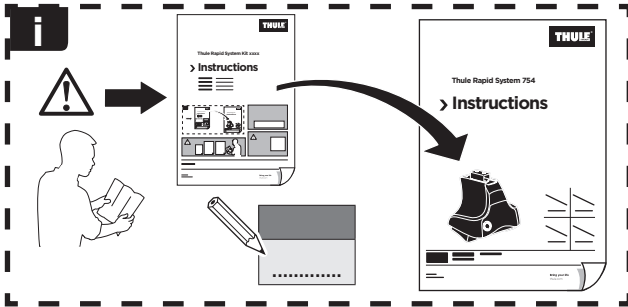

Thule Rapid System Kit 1465

> Instructions

HONDA City, 4-dr Sedan, 09-14

HONDA Fit, 5-dr Hatchback, 08-14 / *09-14

HONDA Jazz, 5-dr Hatchback, 08-14

*North America

ISO 11154-E

141465