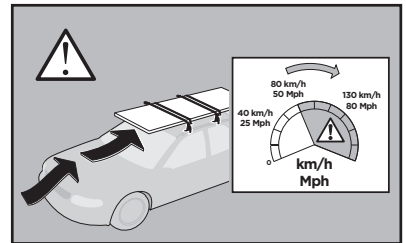

Thule Rapid System Kit 1465

> Instructions

HONDA City, 4-dr Sedan, 09-14

HONDA Fit, 5-dr Hatchback, 08-14 / *09-14

HONDA Jazz, 5-dr Hatchback, 08-14

*North America

ISO 11154-E

141465

C.20141215
519-1465-04

Bring your life

thule.com

06 x2

278 x2

1022 x4

x1

x1

1

	X (scale)	X (mm)	X (inch)
HONDA City, 4-dr Sedan, 09-14	33,5	986	38 7/8
HONDA Fit, 5-dr Hatchback, 08-14 / *09-14	30	951	37 1/4
HONDA Jazz, 5-dr Hatchback, 08-14	30	951	37 1/4