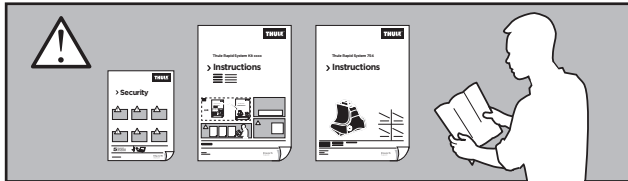

Thule Rapid System Kit 1465

> Instructions

HONDA City, 4-dr Sedan, 09-14

HONDA Fit, 5-dr Hatchback, 08-14 / *09-14

HONDA Jazz, 5-dr Hatchback, 08-14

*North America

ISO 11154-E

141465