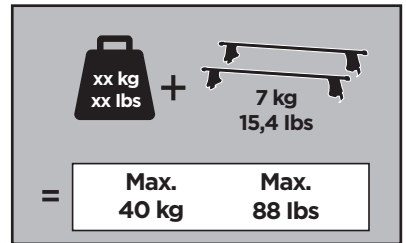

Thule Rapid System Kit 1465

> Instructions

HONDA City, 4-dr Sedan, 09-14

HONDA Fit, 5-dr Hatchback, 08-14 / *09-14

HONDA Jazz, 5-dr Hatchback, 08-14

*North America

ISO 11154-E

141465

C.20141215
519-1465-04

Bring your life

thule.com

06 x2

278 x2

1022 x4

x1

x1

1

	X (scale)	X (mm)	X (inch)
HONDA City, 4-dr Sedan, 09-14	33,5	986	38 7/8
HONDA Fit, 5-dr Hatchback, 08-14 / *09-14	30	951	37 1/4
HONDA Jazz, 5-dr Hatchback, 08-14	30	951	37 1/4