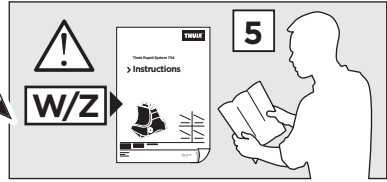

2

HONDA City, 4-dr Sedan, 09-14

HONDA Fit, 5-dr Hatchback, 08-14 / *09-14

HONDA Jazz, 5-dr Hatchback, 08-14

3

	W (mm)	Z (mm)	W (inch)	Z (inch)
HONDA City , 4-dr Sedan, 09-14	180	700	7 1/8	27 1/2
HONDA Fit , 5-dr Hatchback, 08-14 / *09-14	310	750	12 1/4	29 1/4
HONDA Jazz , 5-dr Hatchback, 08-14	310	750	12 1/4	29 1/4