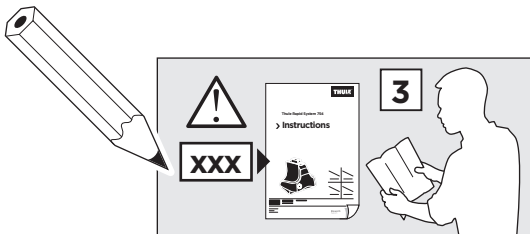

2

HONDA City, 4-dr Sedan, 09-14

HONDA Fit, 5-dr Hatchback, 08-14 / *09-14

HONDA Jazz, 5-dr Hatchback, 08-14