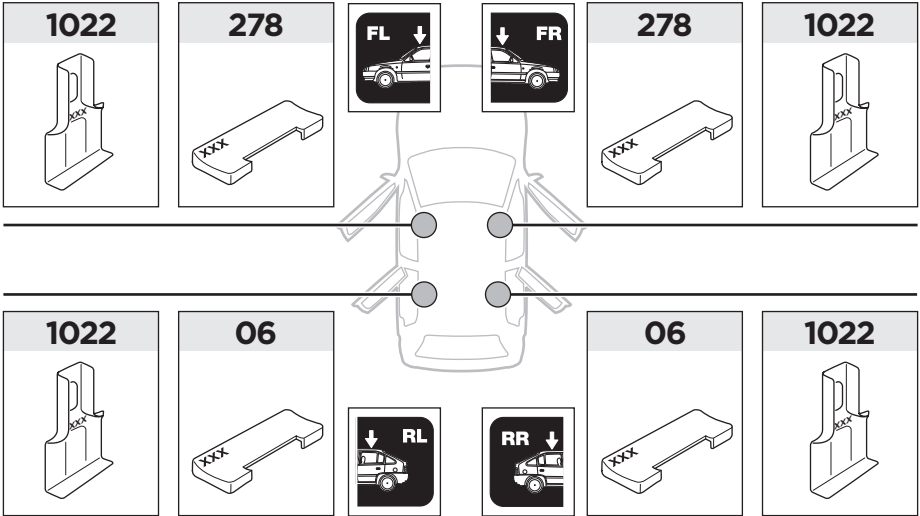

1

	X (scale)	X (mm)	X (inch)
HONDA City , 4-dr Sedan, 09-14	33,5	986	38 7/8
HONDA Fit , 5-dr Hatchback, 08-14 / *09-14	30	951	37 1/4
HONDA Jazz , 5-dr Hatchback, 08-14	30	951	37 1/4

	Y (scale)	Y (mm)	Y (inch)
HONDA City , 4-dr Sedan, 09-14	30,5	956	37 5/8
HONDA Fit , 5-dr Hatchback, 08-14 / *09-14	25,5	906	35 5/8
HONDA Jazz , 5-dr Hatchback, 08-14	25,5	906	35 5/8

2

HONDA City, 4-dr Sedan, 09-14

HONDA Fit, 5-dr Hatchback, 08-14 / *09-14

HONDA Jazz, 5-dr Hatchback, 08-14

3

	W (mm)	Z (mm)	W (inch)	Z (inch)
HONDA City , 4-dr Sedan, 09-14	180	700	7 1/8	27 1/2
HONDA Fit , 5-dr Hatchback, 08-14 / *09-14	310	750	12 1/4	29 1/4
HONDA Jazz , 5-dr Hatchback, 08-14	310	750	12 1/4	29 1/4