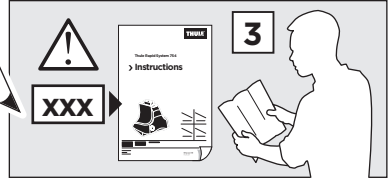

2

SEAT Ibiza, 3-dr Hatchback, 02-07

SEAT Cordoba, 4-dr Sedan, 03-09

SEAT Ibiza, 5-dr Hatchback, 02-07