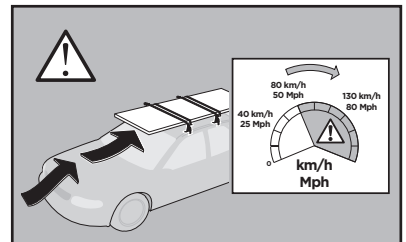

Thule Rapid System Kit 1266

> Instructions

SEAT Cordoba, 4-dr Sedan, 03-09

SEAT Ibiza, 3-dr Hatchback, 02-07

SEAT Ibiza, 5-dr Hatchback, 02-07

ISO 11154-E

141266

C.20130618
519-1266-02

Bring your life

thule.com

x1

x1

1

	X (scale)	X (mm)	X (inch)
SEAT Cordoba, 4-dr Sedan, 03-09	26,5	916	36 1/8
SEAT Ibiza, 3-dr Hatchback, 02-07	27	921	36 1/4
SEAT Ibiza, 5-dr Hatchback, 02-07	27	921	36 1/4