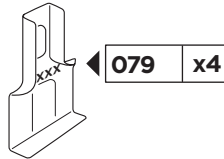

Bring your life

thule.com

x1

x1

1

	X (scale)	X (mm)	X (inch)
SEAT Cordoba , 4-dr Sedan, 03-09	26,5	916	36 1/8
SEAT Ibiza , 3-dr Hatchback, 02-07	27	921	36 1/4
SEAT Ibiza , 5-dr Hatchback, 02-07	27	921	36 1/4

	Y (scale)	Y (mm)	Y (inch)
SEAT Cordoba , 4-dr Sedan, 03-09	25,5	906	35 5/8
SEAT Ibiza , 3-dr Hatchback, 02-07	25,5	906	35 5/8
SEAT Ibiza , 5-dr Hatchback, 02-07	25,5	906	35 5/8

2

SEAT Ibiza, 3-dr Hatchback, 02-07

SEAT Cordoba, 4-dr Sedan, 03-09

SEAT Ibiza, 5-dr Hatchback, 02-07

3

	W (mm)	Z (mm)	W (inch)	Z (inch)
SEAT Cordoba , 4-dr Sedan, 03-09	250	670	9 7/8	26 3/8
SEAT Ibiza , 3-dr Hatchback, 02-07	190	720	7 1/2	28 3/8
SEAT Ibiza , 5-dr Hatchback, 02-07	250	670	9 7/8	26 3/8