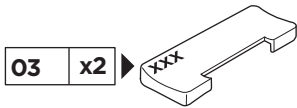

Thule Rapid System Kit 1266

> Instructions

SEAT Cordoba, 4-dr Sedan, 03-09

SEAT Ibiza, 3-dr Hatchback, 02-07

SEAT Ibiza, 5-dr Hatchback, 02-07

ISO 11154-E

141266

C.20130618
519-1266-02

Bring your life

thule.com

x1

x1

1

	X (scale)	X (mm)	X (inch)
SEAT Cordoba , 4-dr Sedan, 03-09	26,5	916	36 1/8
SEAT Ibiza , 3-dr Hatchback, 02-07	27	921	36 1/4
SEAT Ibiza , 5-dr Hatchback, 02-07	27	921	36 1/4

	Y (scale)	Y (mm)	Y (inch)
SEAT Cordoba , 4-dr Sedan, 03-09	25,5	906	35 5/8
SEAT Ibiza , 3-dr Hatchback, 02-07	25,5	906	35 5/8
SEAT Ibiza , 5-dr Hatchback, 02-07	25,5	906	35 5/8

2

SEAT Ibiza, 3-dr Hatchback, 02-07

SEAT Cordoba, 4-dr Sedan, 03-09

SEAT Ibiza, 5-dr Hatchback, 02-07

3

	W (mm)	Z (mm)	W (inch)	Z (inch)
SEAT Cordoba , 4-dr Sedan, 03-09	250	670	9 7/8	26 3/8
SEAT Ibiza , 3-dr Hatchback, 02-07	190	720	7 1/2	28 3/8
SEAT Ibiza , 5-dr Hatchback, 02-07	250	670	9 7/8	26 3/8