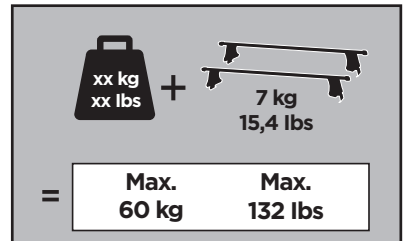

Thule Rapid System Kit 1266

> Instructions

SEAT Cordoba, 4-dr Sedan, 03-09

SEAT Ibiza, 3-dr Hatchback, 02-07

SEAT Ibiza, 5-dr Hatchback, 02-07

ISO 11154-E

141266

C.20130618
519-1266-02

Bring your life

thule.com

x1

x1

1

	X (scale)	X (mm)	X (inch)
SEAT Cordoba, 4-dr Sedan, 03-09	26,5	916	36 1/8
SEAT Ibiza, 3-dr Hatchback, 02-07	27	921	36 1/4
SEAT Ibiza, 5-dr Hatchback, 02-07	27	921	36 1/4