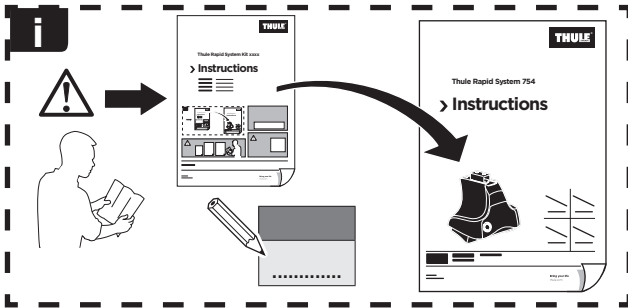

Thule Rapid System Kit 1266

> Instructions

SEAT Cordoba, 4-dr Sedan, 03-09

SEAT Ibiza, 3-dr Hatchback, 02-07

SEAT Ibiza, 5-dr Hatchback, 02-07

ISO 11154-E

141266

C.20130618
519-1266-02