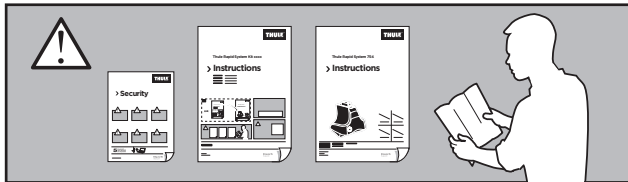

Thule Rapid System Kit 1266

> Instructions

SEAT Cordoba, 4-dr Sedan, 03-09

SEAT Ibiza, 3-dr Hatchback, 02-07

SEAT Ibiza, 5-dr Hatchback, 02-07

ISO 11154-E

141266

C.20130618
519-1266-02

Bring your life

thule.com

x1

x1

1

	X (scale)	X (mm)	X (inch)
SEAT Cordoba, 4-dr Sedan, 03-09	26,5	916	36 1/8
SEAT Ibiza, 3-dr Hatchback, 02-07	27	921	36 1/4
SEAT Ibiza, 5-dr Hatchback, 02-07	27	921	36 1/4