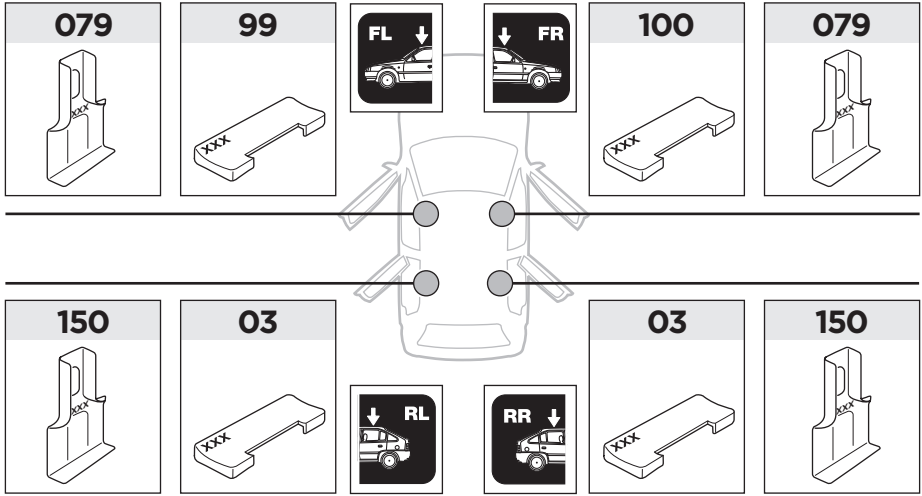

Bring your life

thule.com

x1

x1

1

	X (scale)	X (mm)	X (inch)
SEAT Cordoba , 4-dr Sedan, 03-09	26,5	916	36 1/8
SEAT Ibiza , 3-dr Hatchback, 02-07	27	921	36 1/4
SEAT Ibiza , 5-dr Hatchback, 02-07	27	921	36 1/4

	Y (scale)	Y (mm)	Y (inch)
SEAT Cordoba , 4-dr Sedan, 03-09	25,5	906	35 5/8
SEAT Ibiza , 3-dr Hatchback, 02-07	25,5	906	35 5/8
SEAT Ibiza , 5-dr Hatchback, 02-07	25,5	906	35 5/8

2

SEAT Ibiza, 3-dr Hatchback, 02-07

SEAT Cordoba, 4-dr Sedan, 03-09

SEAT Ibiza, 5-dr Hatchback, 02-07

3

	W (mm)	Z (mm)	W (inch)	Z (inch)
SEAT Cordoba , 4-dr Sedan, 03-09	250	670	9 7/8	26 3/8
SEAT Ibiza , 3-dr Hatchback, 02-07	190	720	7 1/2	28 3/8
SEAT Ibiza , 5-dr Hatchback, 02-07	250	670	9 7/8	26 3/8