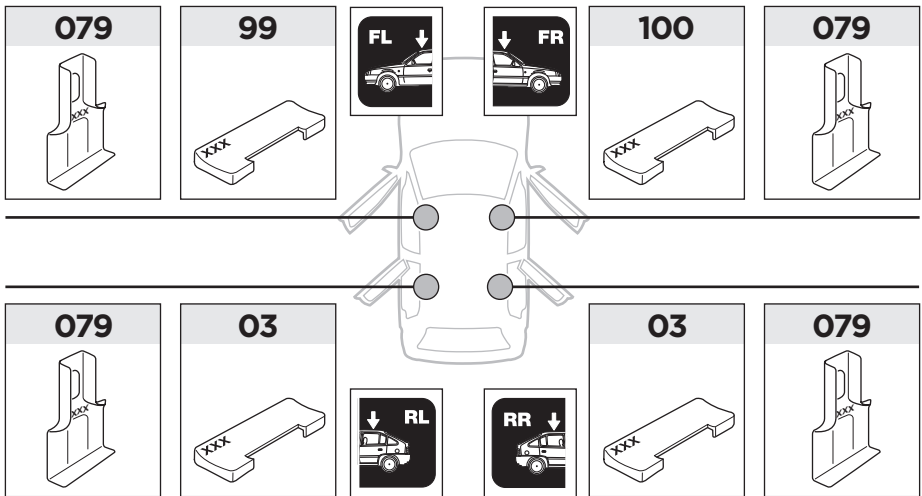

Bring your life

thule.com

x1

x1

1

	X (scale)	X (mm)	X (inch)
SEAT Cordoba , 4-dr Sedan, 03-09	26,5	916	36 1/8
SEAT Ibiza , 3-dr Hatchback, 02-07	27	921	36 1/4
SEAT Ibiza , 5-dr Hatchback, 02-07	27	921	36 1/4

	Y (scale)	Y (mm)	Y (inch)
SEAT Cordoba , 4-dr Sedan, 03-09	25,5	906	35 5/8
SEAT Ibiza , 3-dr Hatchback, 02-07	25,5	906	35 5/8
SEAT Ibiza , 5-dr Hatchback, 02-07	25,5	906	35 5/8

2

SEAT Ibiza, 3-dr Hatchback, 02-07

SEAT Cordoba, 4-dr Sedan, 03-09

SEAT Ibiza, 5-dr Hatchback, 02-07

3

	W (mm)	Z (mm)	W (inch)	Z (inch)
SEAT Cordoba , 4-dr Sedan, 03-09	250	670	9 7/8	26 3/8
SEAT Ibiza , 3-dr Hatchback, 02-07	190	720	7 1/2	28 3/8
SEAT Ibiza , 5-dr Hatchback, 02-07	250	670	9 7/8	26 3/8