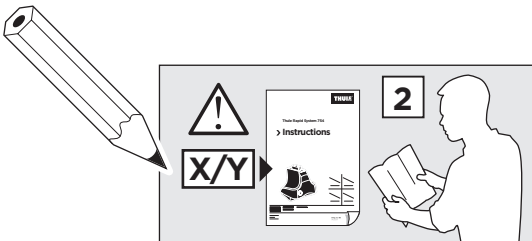

Bring your life

thule.com

x1

x1

1

	X (scale)	X (mm)	X (inch)
SEAT Cordoba , 4-dr Sedan, 03-09	26,5	916	36 1/8
SEAT Ibiza , 3-dr Hatchback, 02-07	27	921	36 1/4
SEAT Ibiza , 5-dr Hatchback, 02-07	27	921	36 1/4