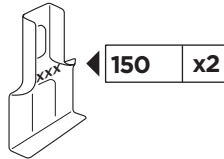

Thule Rapid System Kit 1266

> Instructions

SEAT Cordoba, 4-dr Sedan, 03-09

SEAT Ibiza, 3-dr Hatchback, 02-07

SEAT Ibiza, 5-dr Hatchback, 02-07

ISO 11154-E

141266

C.20130618
519-1266-02

Bring your life

thule.com

x1

x1

1

	X (scale)	X (mm)	X (inch)
SEAT Cordoba , 4-dr Sedan, 03-09	26,5	916	36 1/8
SEAT Ibiza , 3-dr Hatchback, 02-07	27	921	36 1/4
SEAT Ibiza , 5-dr Hatchback, 02-07	27	921	36 1/4

	Y (scale)	Y (mm)	Y (inch)
SEAT Cordoba , 4-dr Sedan, 03-09	25,5	906	35 5/8
SEAT Ibiza , 3-dr Hatchback, 02-07	25,5	906	35 5/8
SEAT Ibiza , 5-dr Hatchback, 02-07	25,5	906	35 5/8

2

SEAT Ibiza, 3-dr Hatchback, 02-07

SEAT Cordoba, 4-dr Sedan, 03-09

SEAT Ibiza, 5-dr Hatchback, 02-07

3

	W (mm)	Z (mm)	W (inch)	Z (inch)
SEAT Cordoba , 4-dr Sedan, 03-09	250	670	9 7/8	26 3/8
SEAT Ibiza , 3-dr Hatchback, 02-07	190	720	7 1/2	28 3/8
SEAT Ibiza , 5-dr Hatchback, 02-07	250	670	9 7/8	26 3/8