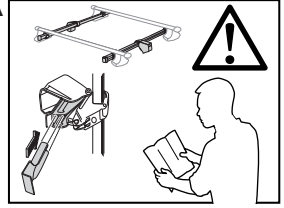

2

ISUZU Big Horn, 3-dr SUV, 93-97
ISUZU Trooper, 3-dr SUV, 93-97
HOLDEN Jackaroo, 3-dr SUV, 93-97
OPEL Monterey, 3-dr SUV, 93-97
VAUXHALL Monterey, 3-dr SUV, 93-97

SRA