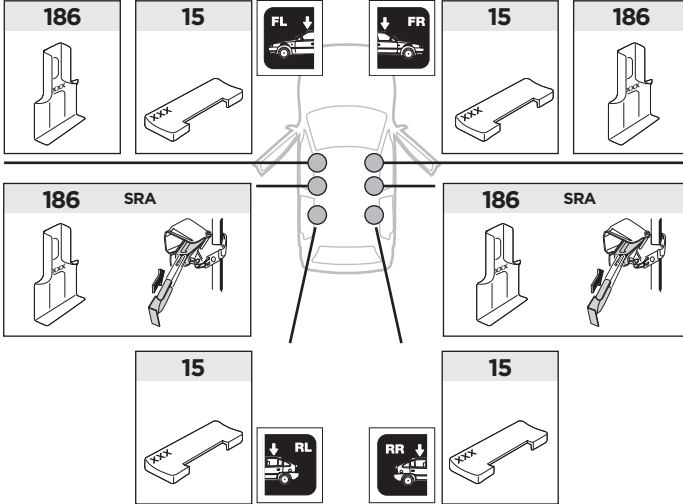

2

ISUZU Big Horn, 3-dr SUV, 93-97
ISUZU Trooper, 3-dr SUV, 93-97
HOLDEN Jackaroo, 3-dr SUV, 93-97
OPEL Monterey, 3-dr SUV, 93-97
VAUXHALL Monterey, 3-dr SUV, 93-97

SRA