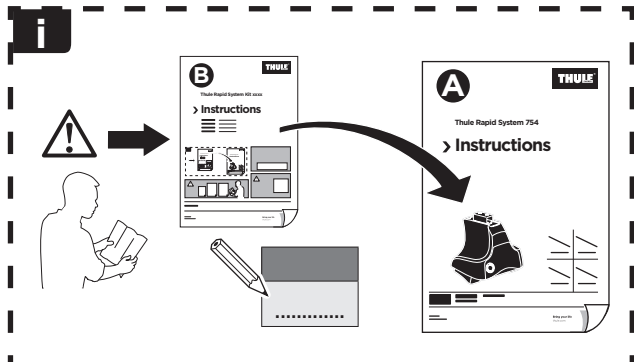

ISO 11154-E

141091

C.20150501
519-1091-03

Bring your life
thule.com