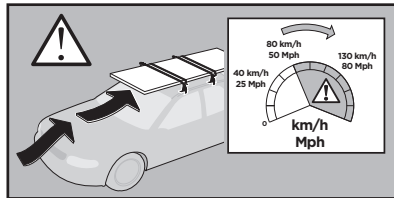

ISO 11154-E

141091

C.20150501
519-1091-03

Bring your life
thule.com